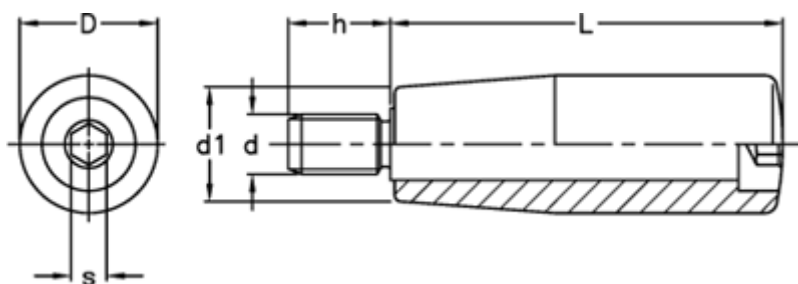

Data Sheet

Article number: 2304022311

Description: E+G Revolving handle
I.281/40+x-M6

Measures

D	= 18
d1	= 15
d 6g	= M6
h	= 13
L	= 40
s	= 4